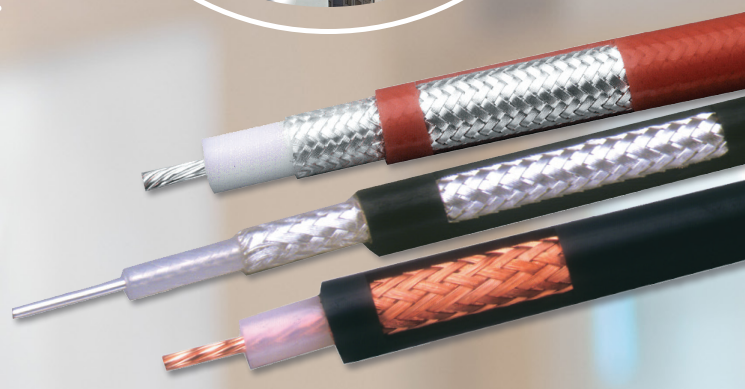

TT
TIMES
MICROWAVE SYSTEMS
AN AMPHENOL COMPANY

CUSTOM
MEDICAL
SOLUTIONS

Custom Medical Solutions

Times Microwave Systems is a leading provider of medical RF interconnect solutions.

By leveraging our experience, we ensure you will get innovative designs built on a foundation of expertise. As an Amphenol company, we have access to one of the broadest interconnect technology portfolios in the world. This means our partners, and most importantly their patients, obtain the greatest value possible from our solutions.